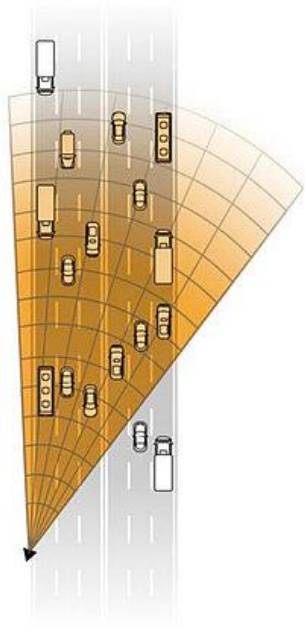

BRAUMS BISCIT
Ultra-reliable SCATS COM
and serverless fleet
management

TRUGRD Stream
is an all-in-one solution
combining the
benefits of radar and
video

TOPGRD-171 allows to see at a greater angle at a shorter distance (from 1m to 40m and still covers up to 10 lanes) at 77 GHz the 171 gives better stop line resolution

Smartmicro
Ultra-high definition (4D/UHD) traffic sensors feature the most advanced multi-lane multi-object tracking detection technology

SMART CITY

Side Firing Technology

Forward Firing Technology

SmartTraf