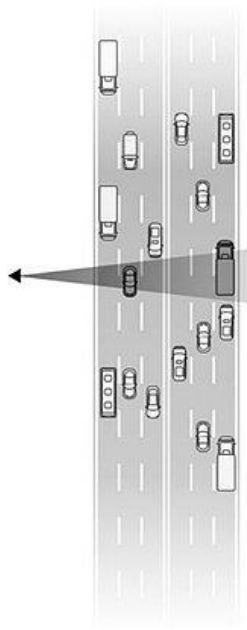

BRAUMS BISCIT
Ultra-reliable SCATS COM
and serverless fleet
management

TRUGRD Stream
is an all-in-one solution
combining the
benefits of radar and
video

TOPGRD-171 allows to see at a greater angle at a shorter distance (from 1m to 40m and still covers up to 10 lanes) at 77 GHz the 171 gives better stop line resolution

Smartmicro
Ultra-high definition (4D/UHD) traffic sensors feature the most advanced multi-lane multi-object tracking detection technology

SMART CITY

Side Firing Technology

Forward Firing Technology

SmartTraf