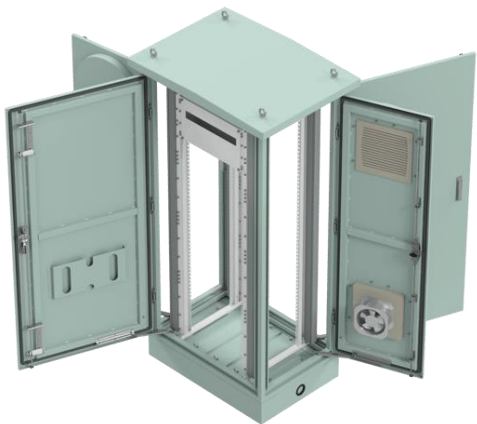

Field Cabinets

Full range of Roadside Cabinets for all your component needs.

These can, of course, be supplied with the ACT HSC fans