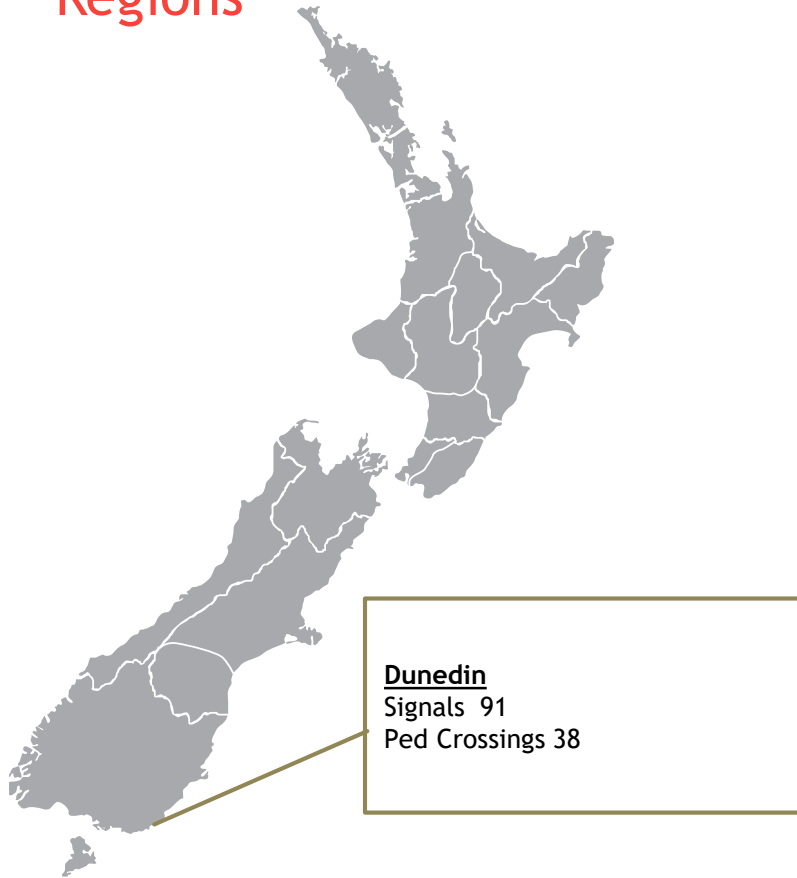

Asset by region

New Zealand
Regions